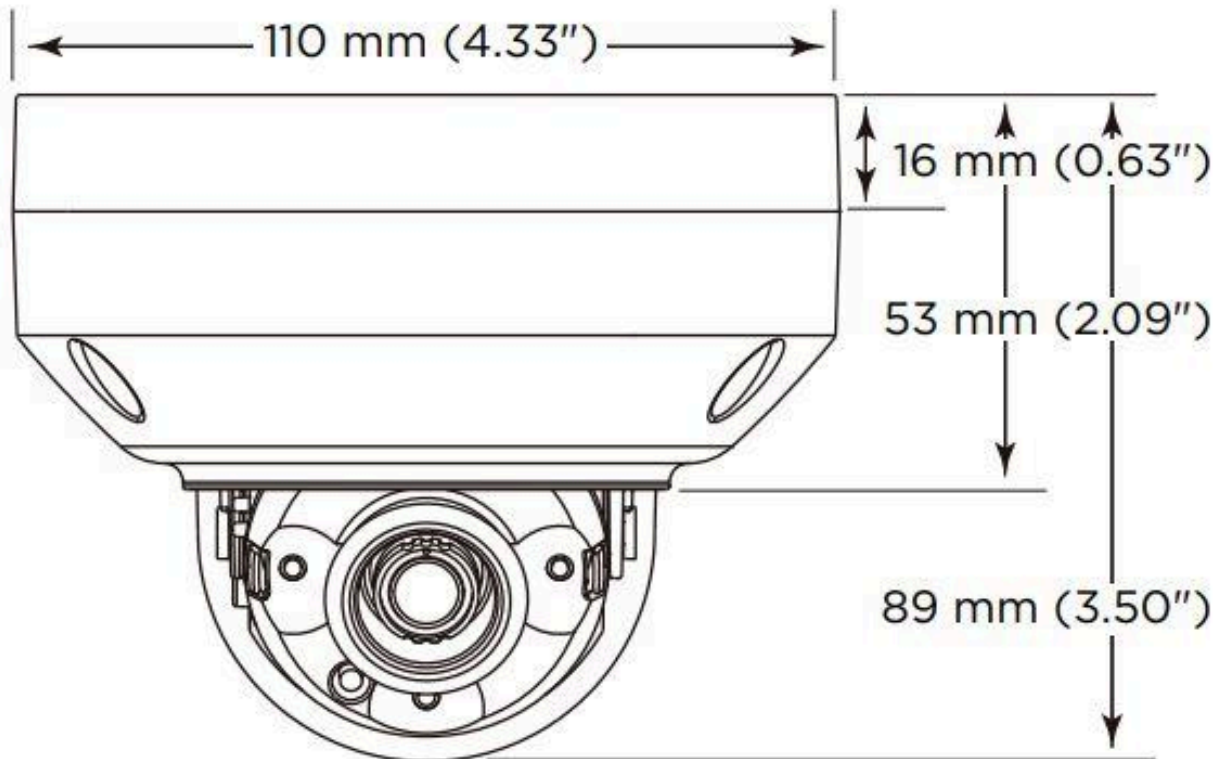

CAMERA DESCRIPTION

Outdoor fixed turret, eave or wall
115 × 91 mm (4.53 × 3.58")
420 g (15.87 oz.)
12VDC 7.2W; PoE 8.9W
IR LEDs, range 30 m (100 feet)
IP66; must mount in a location not directly exposed to the elements
IK7 (protects against impact of 500 g at 40 cm)
Yes; separate lens and IR window for improved image
No
80.7° (horizontal) × 43.9° (vertical)

CK-CAM-DO6342 OUTDOOR DOME CAMERA

OUTDOOR DOME CAMERA	DESCRIPTION
Mount	Outdoor dome, eave/wall
Dimensions	110 × 89 mm (4.33 × 3.50")
Weight	500 g (17.64 oz.)
Power consumption	12VDC, 4.8W; PoE, 6W
Illumination	IR LEDs, range 30 m (100 feet)
IR LED angle	60°
Weather resistant	IP66; must mount in a location not directly exposed to the elements
Vandal resistant	IK10 (protects against impact of 5 kg at 40 cm)
SD Card	Yes (up to 128 GB)
FOV	84° (horizontal) × 44° (vertical)