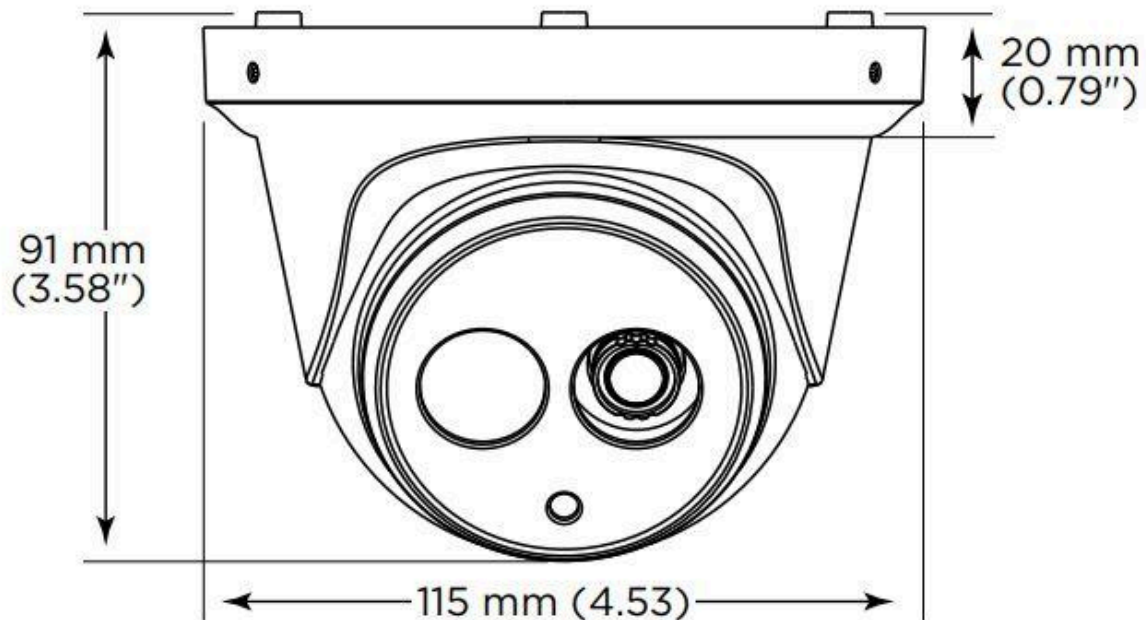

CAMERA DESCRIPTION

Outdoor fixed turret, eave or wall
115 × 91 mm (4.53 × 3.58")
420 g (15.87 oz.)
12VDC 7.2W; PoE 8.9W
IR LEDs, range 30 m (100 feet)
IP66; must mount in a location not directly exposed to the elements
IK7 (protects against impact of 500 g at 40 cm)
Yes; separate lens and IR window for improved image
No
80.7° (horizontal) × 43.9° (vertical)

CK-CAM-DO6342 OUTDOOR DOME CAMERA

OUTDOOR DOME CAMERA	DESCRIPTION
Mount	Outdoor dome, eave/wall
Dimensions	110 × 89 mm (4.33 × 3.50")
Weight	500 g (17.64 oz.)
Power consumption	12VDC, 4.8W; PoE, 6W
Illumination	IR LEDs, range 30 m (100 feet)
IR LED angle	60°
Weather resistant	IP66; must mount in a location not directly exposed to the elements
Vandal resistant	IK10 (protects against impact of 5 kg at 40 cm)
SD Card	Yes (up to 128 GB)
FOV	84° (horizontal) × 44° (vertical)

CK-CAM-BU8342 Bullet Camera

BULLET CAMERA	DESCRIPTION
Mount	Indoor/outdoor bullet, ceiling/eaves, wall
Dimensions	2.68 × 2.72 × 7.28" (68 × 69 × 185 mm)
Weight	15.87 oz (450 g)
Power consumption	12VDC, 7.5W; PoE, 8.5W
Illumination	IR LEDs, range 100 ft (30 m)
Glass	Heat resistant
Weather resistant	IP66, waterproof
Vandal resistant	Adjustable sun/rain shield
IR reflection reduction	IK10 (protects against impact of 5 kg at 40 cm)
SD Card	Yes
	Yes