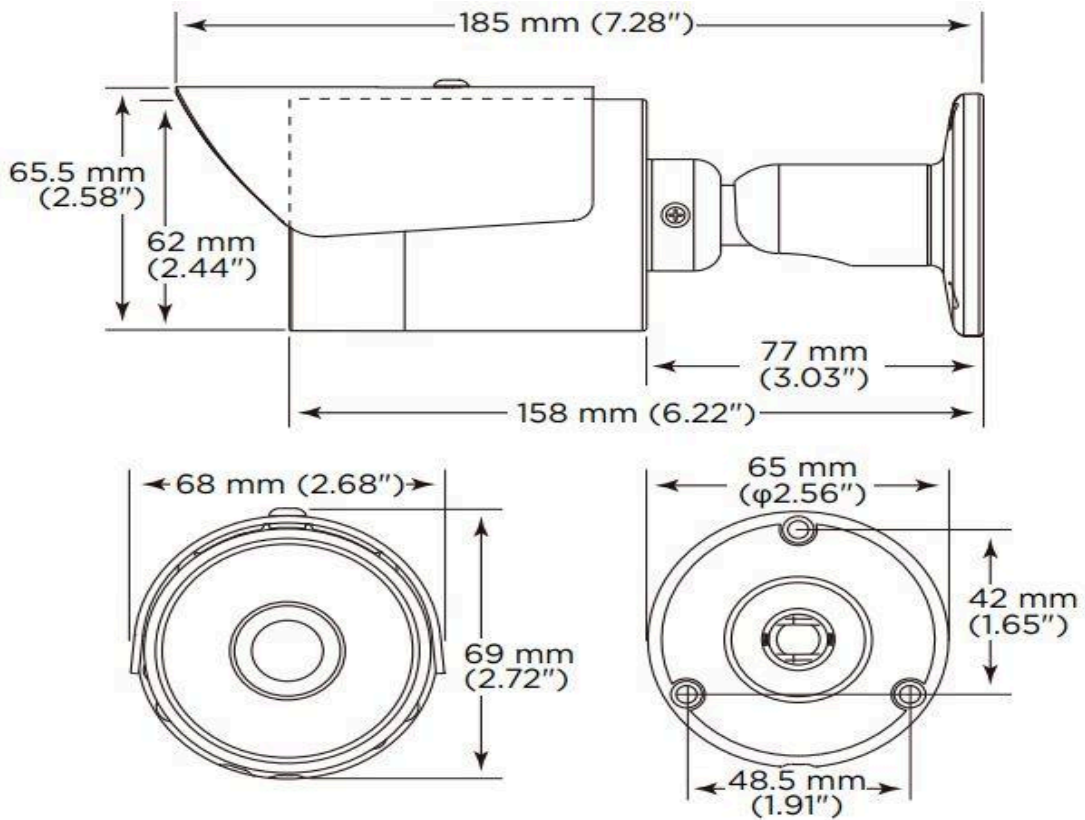

CK-CAM-BU8342 Bullet Camera

BULLET CAMERA	DESCRIPTION
Mount	Indoor/outdoor bullet, ceiling/eaves, wall
Dimensions	2.68 × 2.72 × 7.28" (68 × 69 × 185 mm)
Weight	15.87 oz (450 g)
Power consumption	12VDC, 7.5W; PoE, 8.5W
Illumination	IR LEDs, range 100 ft (30 m)
Glass	Heat resistant
Weather resistant	IP66, waterproof
Vandal resistant	Adjustable sun/rain shield
IR reflection reduction	IK10 (protects against impact of 5 kg at 40 cm)
SD Card	Yes
	Yes

DENVER