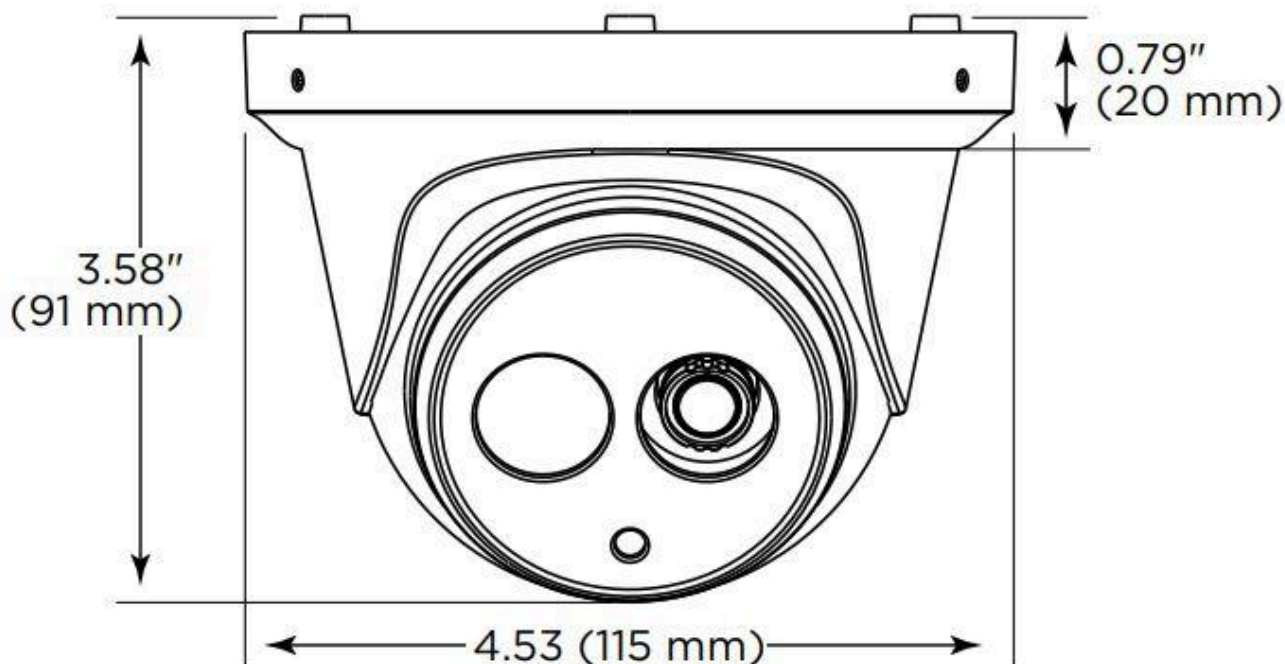

Vandal resistant
IR reflection reduction
SD Card
FOV

CAMERA DESCRIPTION

Outdoor fixed turret, eave or wall
115 × 91 mm (4.53 × 3.58")
420 g (15.87 oz.)
12VDC 7.2W; PoE 8.9W
IR LEDs, range 30 m (100 feet)
IP66; must mount in a location not directly exposed to the elements
IK7 (protects against impact of 500 g at 40 cm)
Yes; separate lens and IR window for improved image
No
80.7° (horizontal) × 43.9° (vertical)

CK-CAM-BU8342 Bullet Camera

BULLET CAMERA

Mount
 Dimensions
 Weight
 Power consumption
 Illumination
 Glass
 Weather resistant
 Vandal resistant
 IR reflection reduction
 SD Card

DESCRIPTION

Indoor/outdoor bullet, ceiling/eaves, wall
 2.68 × 2.72 × 7.28" (68 × 69 × 185 mm)
 15.87 oz (450 g)
 12VDC, 7.5W; PoE, 8.5W
 IR LEDs, range 100 ft (30 m)
 Heat resistant
 IP66, waterproof
 Adjustable sun/rain shield
 IK10 (protects against impact of 5 kg at 40 cm)
 Yes
 Yes